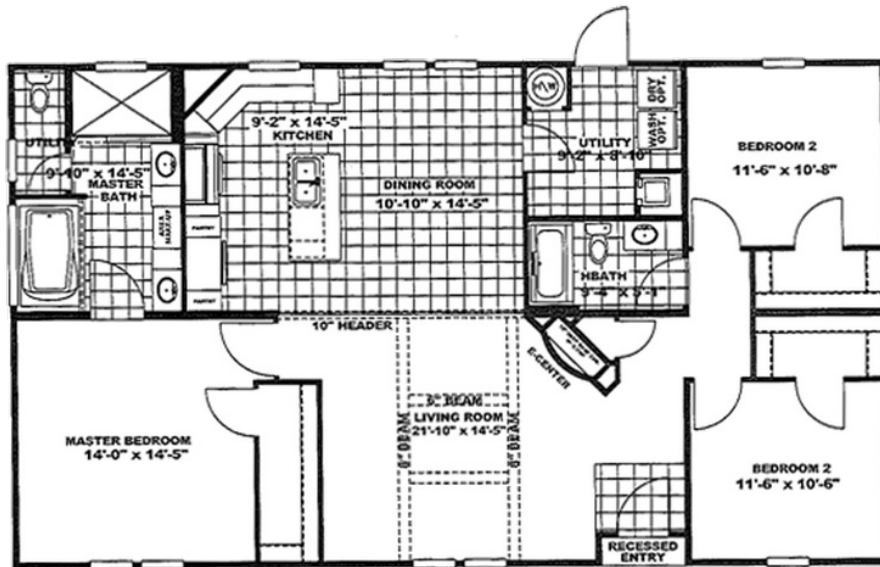

THE FREEDOM 3252

THE FREEDOM 3252

Model number: 27FRE32523AH18

3 beds • 2 baths • 1984 sq.ft. • 32' width • 62' depth

Our home building facilities invest in continuous product and process improvements. Plans, dimensions, features, materials, specifications and availability are subject to change without notice or obligation. Renderings and floor plans are representative likenesses of our homes and may differ from the actual homes. We invite you to tour a Home Center near you and inspect the highest value in quality housing available or call (618) 842-5100 to speak with a Home Consultant. Copyright 2017, CMH. All rights reserved.

THE FREEDOM 3252 Model number: 27FRE32523AH18

3 beds • 2 baths • 1984 sq.ft. • 32' width • 62' depth

Our home building facilities invest in continuous product and process improvements. Plans, dimensions, features, materials, specifications and availability are subject to change without notice or obligation. Renderings and floor plans are representative likenesses of our homes and may differ from the actual homes. We invite you to tour a Home Center near you and inspect the highest value in quality housing available or call (618) 842-5100 to speak with a Home Consultant. Copyright 2017, CMH. All rights reserved.