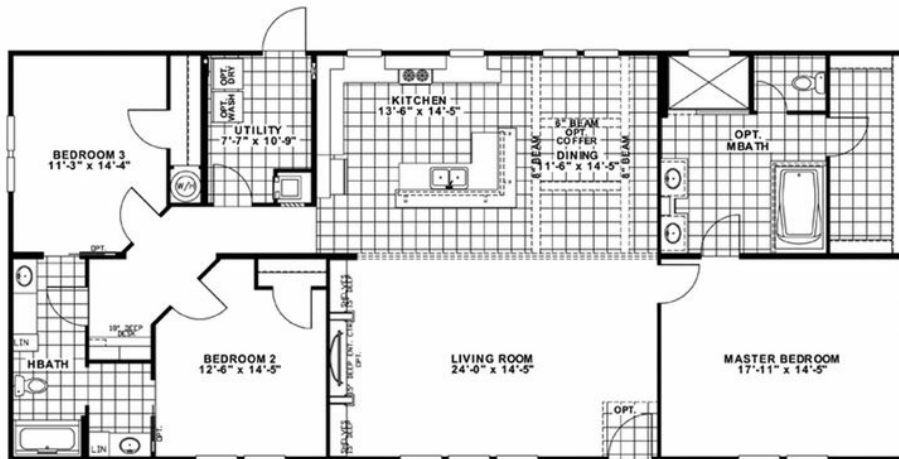

VERSAILLES Model number:

3 beds • 2 baths • 1980 sq.ft. • 32' width • 66' depth

Our home building facilities invest in continuous product and process improvements. Plans, dimensions, features, materials, specifications and availability are subject to change without notice or obligation. Renderings and floor plans are representative likenesses of our homes and may differ from the actual homes. We invite you to tour a Home Center near you and inspect the highest value in quality housing available or call (618) 842-5100 to speak with a Home Consultant. Copyright 2017, CMH. All rights reserved.

<https://www.claytonhomesfairfield.com>

CLAYTON HOMES- FAIRFIELD

636 US HIGHWAY 45
FAIRFIELD, IL 62837

Monday - Thursday: 9am to 6pm
Friday: 9am to 6pm
Saturday: 9am to 5pm
Sunday: Closed

(618) 842-5100