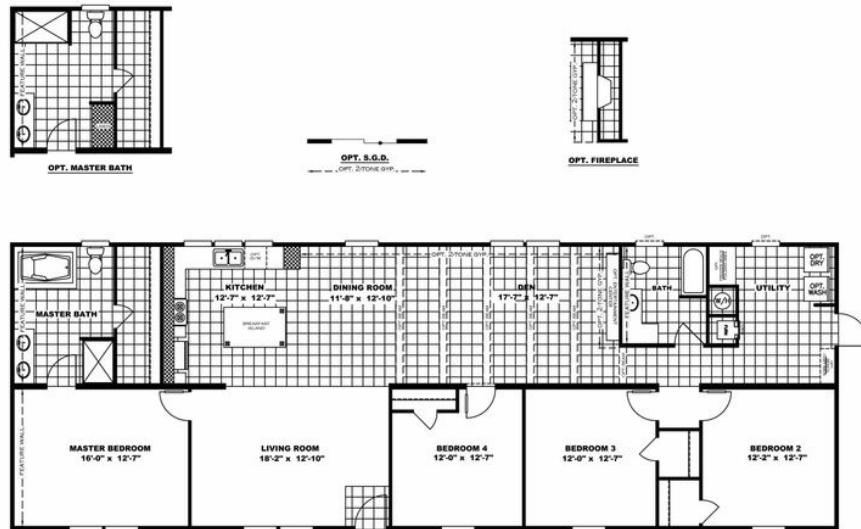

# TRADITION 76C

## TRADITION 76C Model number: 34TRA28764CH18

4 beds • 2 baths • 2128 sq.ft. • 28' width • 76' depth

Our home building facilities invest in continuous product and process improvements. Plans, dimensions, features, materials, specifications and availability are subject to change without notice or obligation. Renderings and floor plans are representative likenesses of our homes and may differ from the actual homes. We invite you to tour a Home Center near you and inspect the highest value in quality housing available or call (618) 842-5100 to speak with a Home Consultant. Copyright 2017, CMH. All rights reserved.

## TRADITION 76C Model number: 34TRA28764CH18

**4 beds • 2 baths • 2128 sq.ft. • 28' width • 76' depth**

Our home building facilities invest in continuous product and process improvements. Plans, dimensions, features, materials, specifications and availability are subject to change without notice or obligation. Renderings and floor plans are representative likenesses of our homes and may differ from the actual homes. We invite you to tour a Home Center near you and inspect the highest value in quality housing available or call (618) 842-5100 to speak with a Home Consultant. Copyright 2017, CMH. All rights reserved.